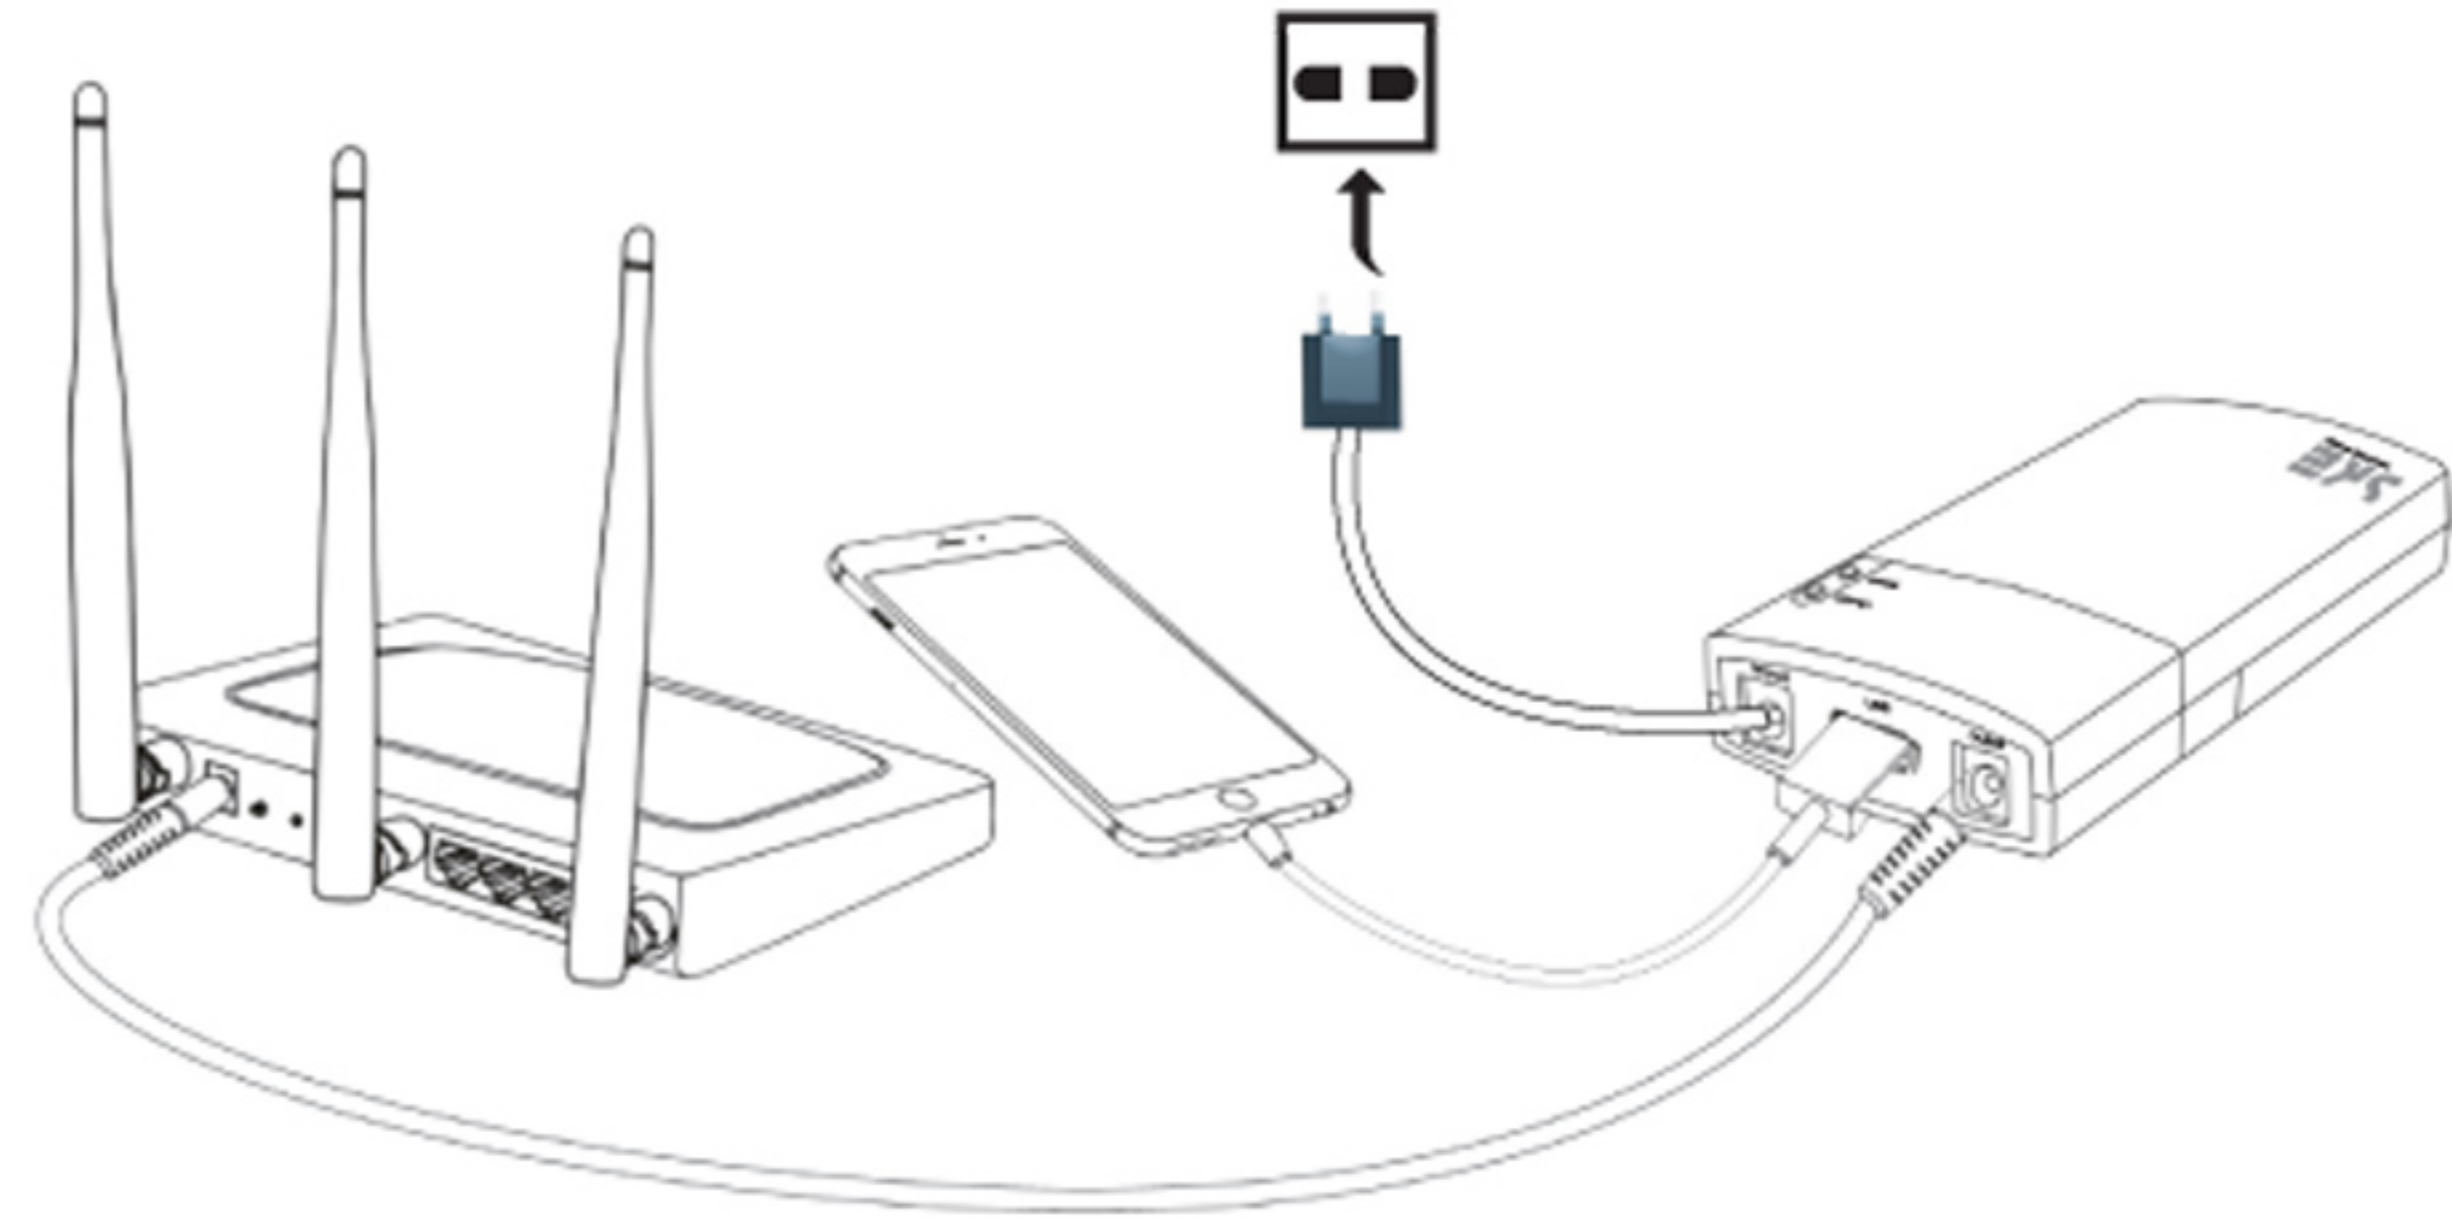

POWER BANK

MINI DC UPS POWER BANK

www.pss.co.za

Features

- Use for wireless router, smart phone, camera, music player, LED light, etc.
- Lithium Ion battery
- 7800mAh batteries

- Quick charge
- Large capacity

7800

POWER BANK

Model		B300C	
Input voltage range		100~240VAC/12-13VDC	
Output port		DC port	USB
Battery mode	Output voltage	12VDC	5VDC
	Output current	2.5A Max	2A Max
External adapter	Output voltage	Same as adapter	
Battery capacity		7800mAh	
Charging period		8 hours	
Dimension (mm)		130*67.3*26mm	
Operating temperature		0°C~45°C	
Input and output polarity		- - ⊕ +